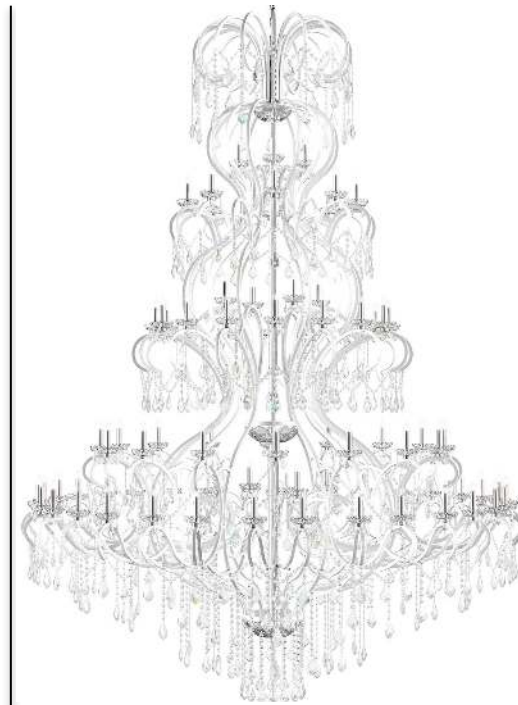

Michelle Chandelier

Dimensions: 12' tall x 8' wide

Weight: 360 lbs.

Chain Length: 5'

Rigging Connector: 3/8" Shackle

Bulbs: 86 bulbs @ 25 watts = 2150 watts (18 amps)

Plug: (2) Edison 15 amp plugs

Shipping Cage Size: 66" x 66" x 74"H

Shipping Weight: 450 lbs.

Unpacking Time: 4 people- 120 minutes

Repacking Time: 4 people- 120 minutes

96"